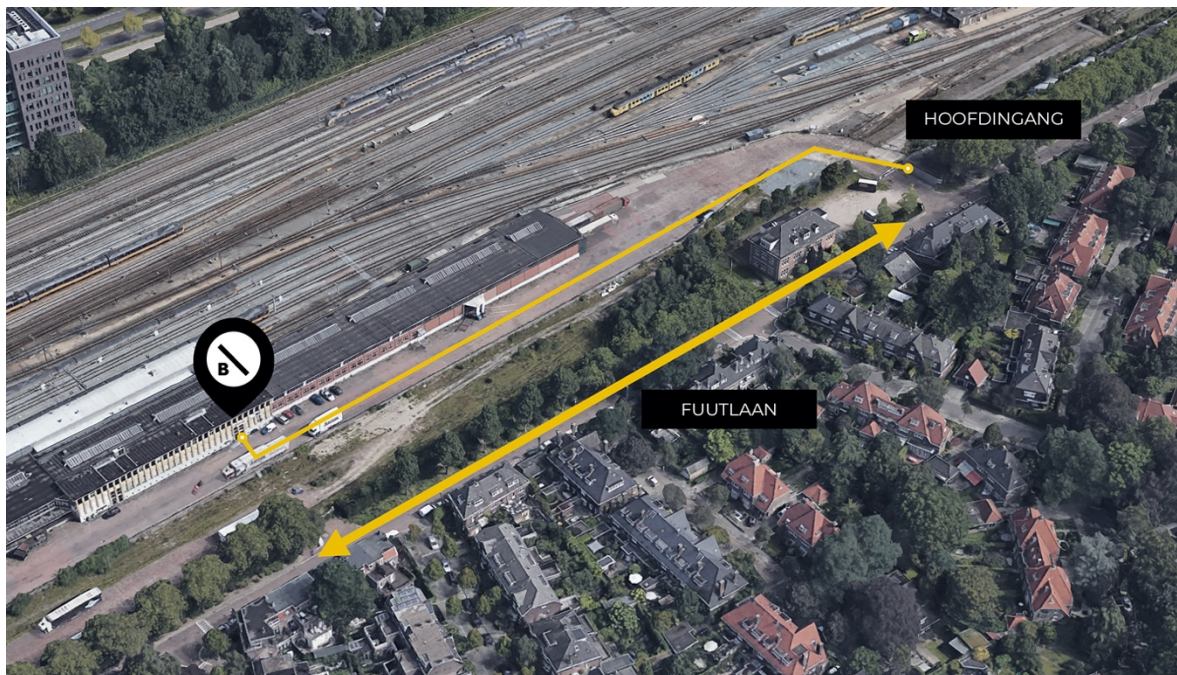

B L I C K F Ä N G E R

Directions

Find Lo, and you'll find us.

To reach Blickfänger you drive to the main entrance of the Fuutlaan. This is located at Fuutlaan 8. If the gate is closed, please call +31 (0) 40 400 6370.

Follow the bend to the left and drive about 150m parallel to the train tracks. In front of the yellow brick building, number 14K, you can park for free.

blickfanger.com

+31 (0)40 - 4006370

fuutlaan 14k

5613 ab eindhoven